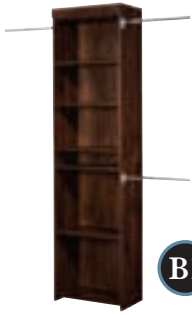

START WITH A TOWER OR A STACKABLE BASE

B1

24" Closet Tower
90-3/4in T x 120in W x
14-11/16in D
Item#: 3Q41

B2

16" Closet Tower
90-3/4in T x 112in W x
14-11/16in D
Item#: 3Q42

B3

24" Base Unit
45-3/8in T x 24in W x
14-11/16in D
Item#: 3Q43